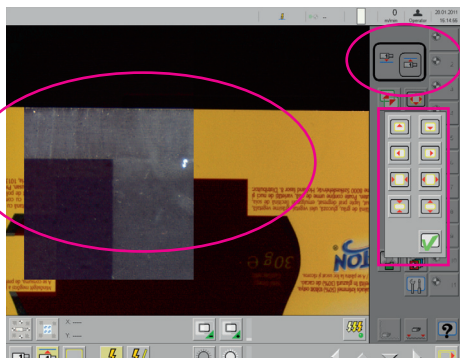

## WEBVIDEO\_STAR TTB – Factsheet

**webvideo\_star ttb** is a digital motorized web viewing system which combines the characteristics of a front-to-back observation, along with a normal web monitoring feature. The mechanical connection of two digital cameras allows the kind of high precision needed by the operator, to evaluate the front-to-back register.

The operator has the option to select, via touch screen, between two different display modes for the front-to-back monitoring: **split-screen** or **picture-in-picture**.

#### \_ Split-screen mode:

The picture of the front camera (on the left hand) and the **mirrored** picture of the back camera (on the right hand) are shown **side by side**. By means of the motorised traverse bars the cameras can move to, and display, any position in the printing image.

### Monitor

Type	19" TFT Active Matrix Touch Screen
Resolution	1280 x 1024 Pixel
Contrast	1300:1
Viewing angle	89° (H) / 89° (V)
Signal input	DVI Signal
Dimensions	429 x 390 x 212 mm